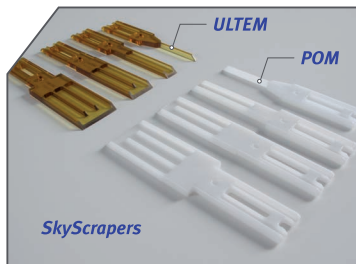

As a result of the acquisition of Elixair,
Socomore can now offer sealant removal solutions to complement our pre-saturated wipes.

- ✓ A range of **plastic** scrapers, tools & accessories
- ✓ Maximize operator **comfort** & **safety**
- ✓ Suitable for **MRO** & **OEM** operations
- ✓ Extremely **efficient** & **cost effective**
- ✓ Scrapers can be re-sharpened multiple times, **reducing waste**
- ✓ **Approved** by Airbus, Boeing, Bombardier, etc.

ALL PURPOSE SCRAPERS

- Remove **cured** & **semi-cured** sealants and adhesives
- Available in two different materials:
 - ULTEM**: tough material, very efficient & Airbus approved
 - POM**: softer material, complies with Boeing specification (including BAC 5000)
- Available in four different **widths** (3 mm > 37 mm / 0.12” > 1.4”)
- **Won't damage** or scratch substrates or painted surfaces

LONGER LASTING

- Two **sharpening devices** available:
 - SkyMill**: battery operated device resharpenes SkyScrapers **up to 20 times**
 - SkyEdgit**: handheld manual device keeps the blade edge sharp
- Dust collectors avoid **FOD** risks
- Operators can sharpen at **point of use**, eliminating the need to leave their workstation, increasing **productivity**

USER-FRIENDLY

- A range of **easy to use** accessories:
 - SkyGrip**: comfortable rubber grip, prevents carpal tunnel syndrome
 - SkyViz**: anti-FOD fluorescent UV clip
 - SkyTube**: extension handle for difficult to reach areas