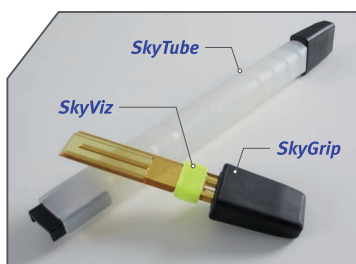

ALL PURPOSE SCRAPERS

- Remove **cured** & **semi-cured** sealants and adhesives
- Available in two different materials:
 - ULTEM**: tough material, very efficient & Airbus approved
 - POM**: softer material, complies with Boeing specification (including BAC 5000)
- Available in four different **widths** (3 mm > 37 mm / 0.12” > 1.4”)
- **Won't damage** or scratch substrates or painted surfaces

LONGER LASTING

- Two **sharpening devices** available:
 - SkyMill**: battery operated device resharpenes SkyScrapers **up to 20 times**
 - SkyEdgit**: handheld manual device keeps the blade edge sharp
- Dust collectors avoid **FOD** risks
- Operators can sharpen at **point of use**, eliminating the need to leave their workstation, increasing **productivity**

USER-FRIENDLY

- A range of **easy to use** accessories:
 - SkyGrip**: comfortable rubber grip, prevents carpal tunnel syndrome
 - SkyViz**: anti-FOD fluorescent UV clip
 - SkyTube**: extension handle for difficult to reach areas